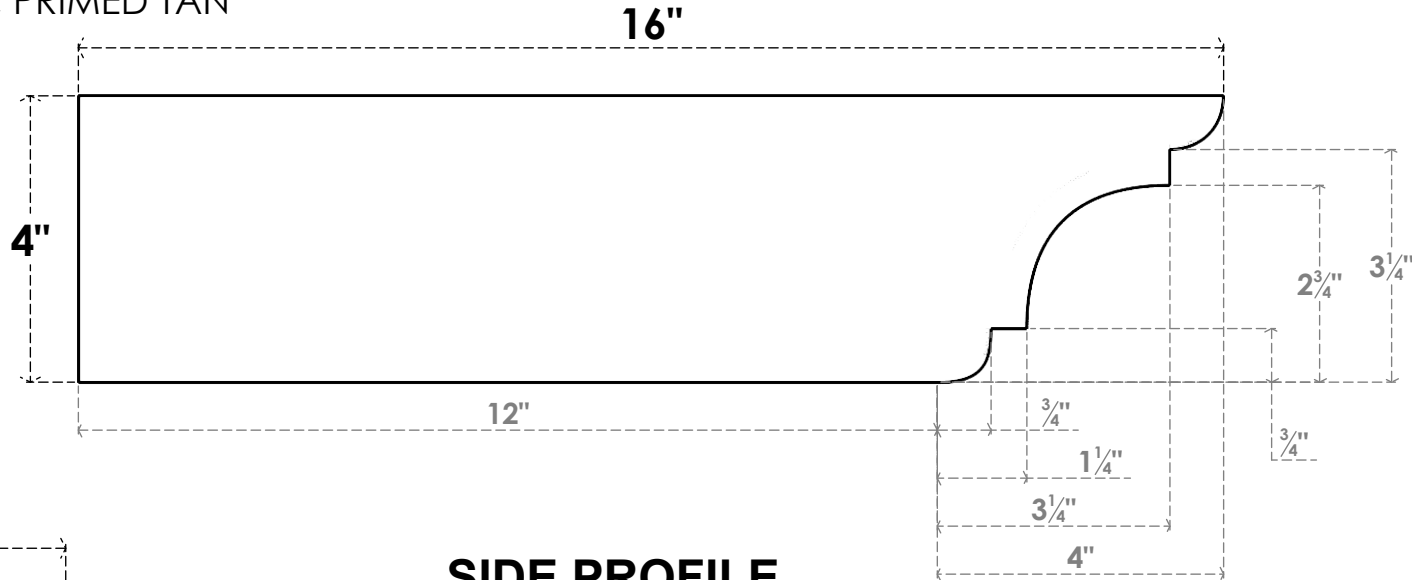

# ITEM NUMBER: RFTURO040X04000X16000X004NEB00RCPR

4"W X 4"H X 16"L TIMBERTHANE ROUGH CEDAR NEW BRIGHTON FAUX WOOD OPEN RAFTER TAIL, 4"L END, PRIMED TAN

**ISOMETRIC**

GENERATED DATE : 03/02/2023

EKENA MILLWORK  
2300 WEST MAIN ST.  
CLARKSVILLE, TX 75426  
TOLL FREE: 866-607-0453  
WWW.EKENAMILLWORK.COM

**NOTES**

1. INSTALLATION TO BE COMPLETED IN ACCORDANCE WITH MANUFACTURER'S SPECIFICATIONS.
2. DRAWING MAY NOT BE TO SCALE
3. THIS DRAWING IS INTENDED FOR DESIGN AND PLANNING PURPOSES ONLY.
4. ALL INFORMATION CONTAINED HEREIN WAS CURRENT AT THE TIME OF DEVELOPMENT BUT MUST BE REVIEWED AND APPROVED BY THE PRODUCT MANUFACTURER TO BE CONSIDERED ACCURATE.
5. TIMBERTHANE ARCHITECTURAL PRODUCTS ARE MADE FROM HIGH DENSITY URETHANE AND COME FACTORY PRIMED