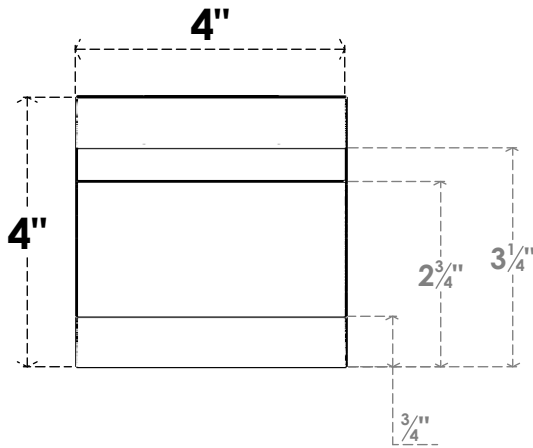

# ITEM NUMBER: RFTURO040X04000X16000X004NEB00RCPR

4"W X 4"H X 16"L TIMBERTHANE ROUGH CEDAR NEW BRIGHTON FAUX WOOD OPEN RAFTER TAIL, 4"L END, PRIMED TAN

**ISOMETRIC**

GENERATED DATE : 03/02/2023

EKENA MILLWORK  
2300 WEST MAIN ST.  
CLARKSVILLE, TX 75426  
TOLL FREE: 866-607-0453  
WWW.EKENAMILLWORK.COM

**NOTES**

1. INSTALLATION TO BE COMPLETED IN ACCORDANCE WITH MANUFACTURER'S SPECIFICATIONS.
2. DRAWING MAY NOT BE TO SCALE
3. THIS DRAWING IS INTENDED FOR DESIGN AND PLANNING PURPOSES ONLY.
4. ALL INFORMATION CONTAINED HEREIN WAS CURRENT AT THE TIME OF DEVELOPMENT BUT MUST BE REVIEWED AND APPROVED BY THE PRODUCT MANUFACTURER TO BE CONSIDERED ACCURATE.
5. TIMBERTHANE ARCHITECTURAL PRODUCTS ARE MADE FROM HIGH DENSITY URETHANE AND COME FACTORY PRIMED