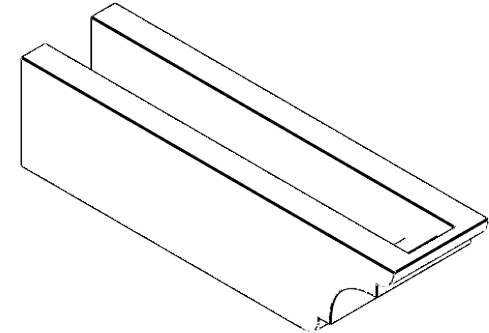

# ITEM NUMBER: RFTURO040X04000X16000X004NEB00RCPR

4"W X 4"H X 16"L TIMBERTHANE ROUGH CEDAR NEW BRIGHTON FAUX WOOD OPEN RAFTER TAIL, 4"L END, PRIMED TAN

**ISOMETRIC**

GENERATED DATE : 03/02/2023

EKENA MILLWORK  
2300 WEST MAIN ST.  
CLARKSVILLE, TX 75426  
TOLL FREE: 866-607-0453  
WWW.EKENAMILLWORK.COM

**NOTES**

1. INSTALLATION TO BE COMPLETED IN ACCORDANCE WITH MANUFACTURER'S SPECIFICATIONS.
2. DRAWING MAY NOT BE TO SCALE
3. THIS DRAWING IS INTENDED FOR DESIGN AND PLANNING PURPOSES ONLY.
4. ALL INFORMATION CONTAINED HEREIN WAS CURRENT AT THE TIME OF DEVELOPMENT BUT MUST BE REVIEWED AND APPROVED BY THE PRODUCT MANUFACTURER TO BE CONSIDERED ACCURATE.
5. TIMBERTHANE ARCHITECTURAL PRODUCTS ARE MADE FROM HIGH DENSITY URETHANE AND COME FACTORY PRIMED